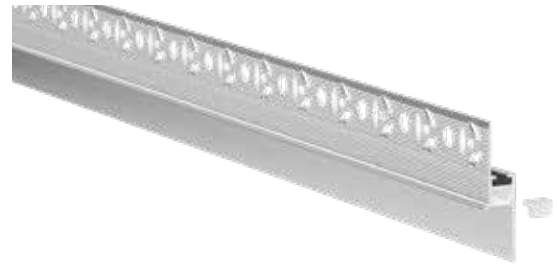

The Architectural series2.0 of products are based on the upgrade of the Architectural series of products that seeing the light in the room but can't seeing the presence of the lamp,and are committed to making the product structure lighter and thinner, more refined and beautiful, and self-developed free arc linear lighting products. The arc linear light strip is integrated with the indoor building, Fully demonstrate the characteristics of indoor "seeing the light in the room but can't seeing the presence of the lamp", showing architectural integrated lighting.

QSG-3434B

QSG-4014

QSG-4014B

QSG-3411

QSG-5213

QSG-6713

QSG-12055

QSG-12055+2217