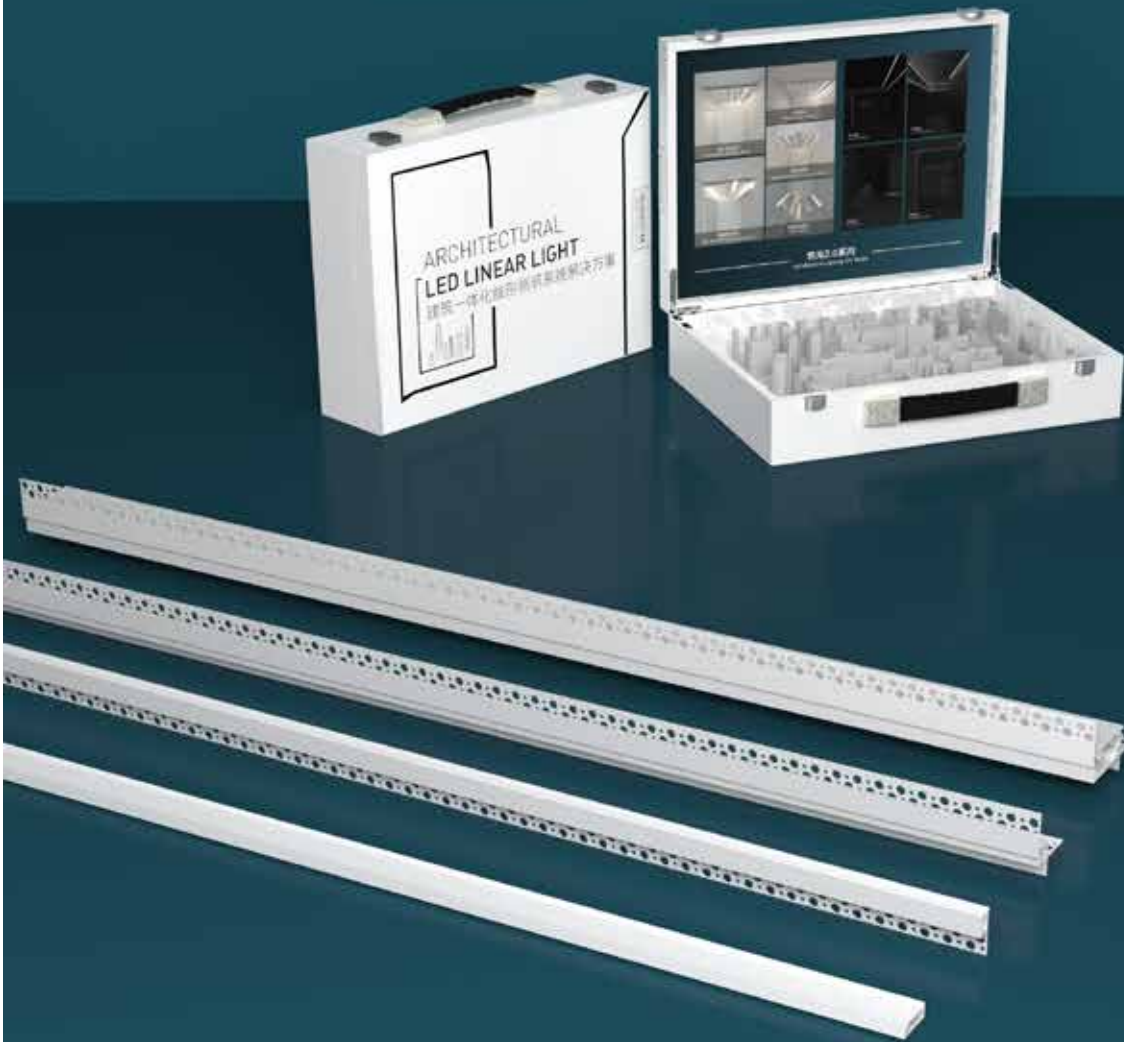

Architectural Lighting Series 2.0

筑光系列 2.0

建筑一体化线形照明系统解决方案

Architectural integrated linear lighting system solution

筑光系列 2.0 样品盒

Architectural Lighting Series2.0 Sample Box

筑光系列2.0产品基于筑光系列见光不见灯的产品迭代升级，致力于产品结构的更轻薄、更加精致美观以及自主研发自由弧线性照明的产品，弧形线形灯条与建筑室内融合，让弧形造型在建筑上展现艺术美。

The Architectural series2.0 of products are based on the upgrade of the Architectural series of products that seeing the light in the room but can't seeing the presence of the lamp,and are committed to making the product structure lighter and thinner, more refined and beautiful, and self-developed free arc linear lighting products. The arc linear light strip is integrated with the indoor building, Fully demonstrate the characteristics of indoor "seeing the light in the room but can't seeing the presence of the lamp", showing architectural integrated lighting.