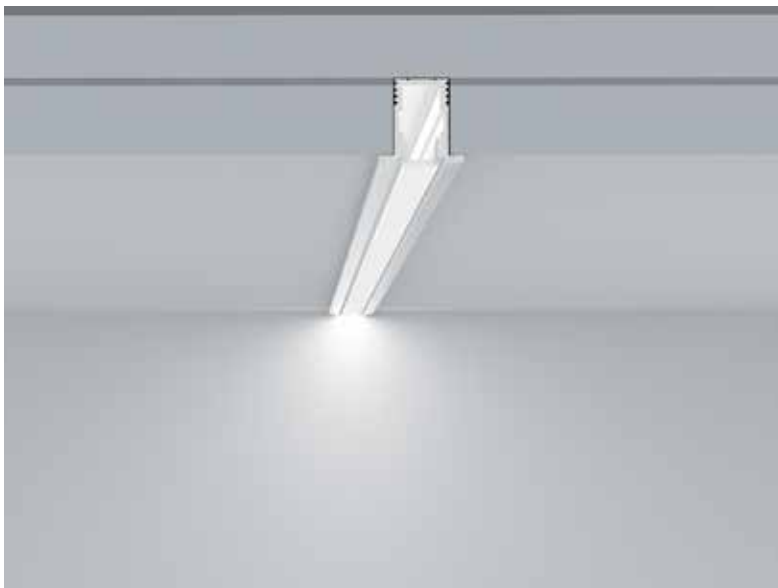

QSG-0811B

www.qslite.cn