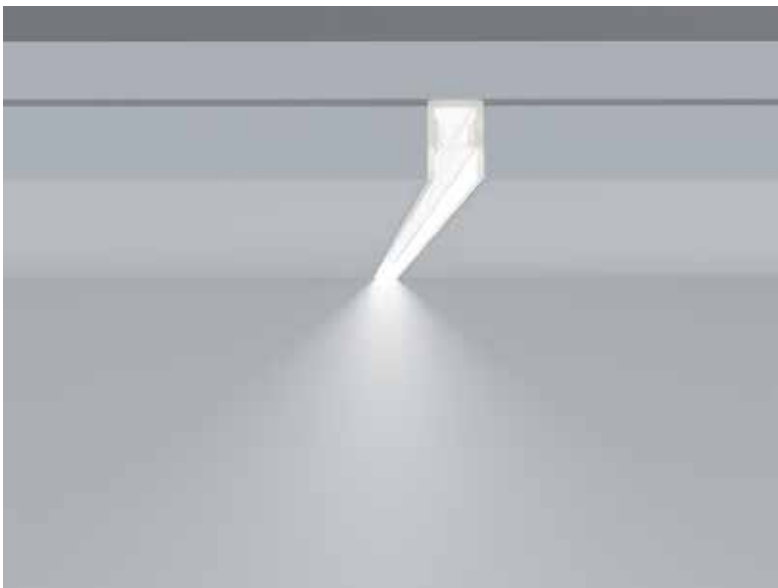

QSG-0811

www.qslite.cn