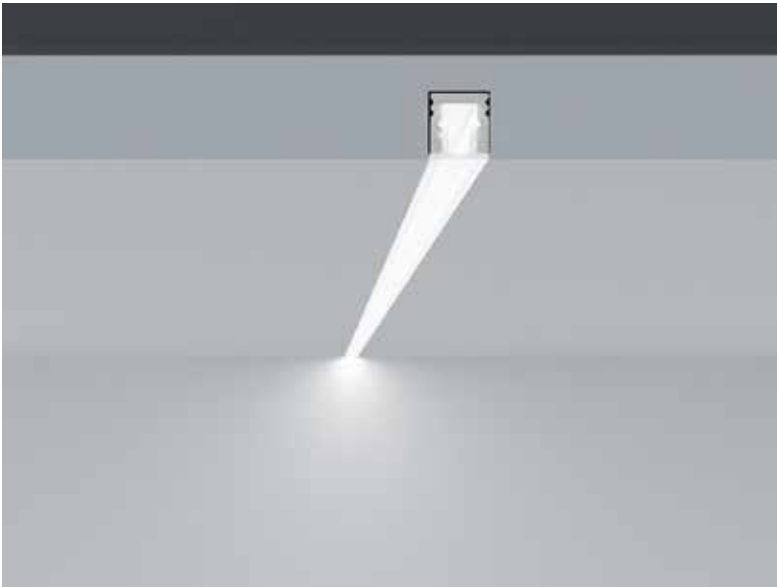

The Architectural series2.0 of products are based on the upgrade of the Architectural series of products that seeing the light in the room but can't seeing the presence of the lamp,and are committed to making the product structure lighter and thinner, more refined and beautiful, and self-developed free arc linear lighting products. The arc linear light strip is integrated with the indoor building, Fully demonstrate the characteristics of indoor "seeing the light in the room but can't seeing the presence of the lamp", showing architectural integrated lighting.