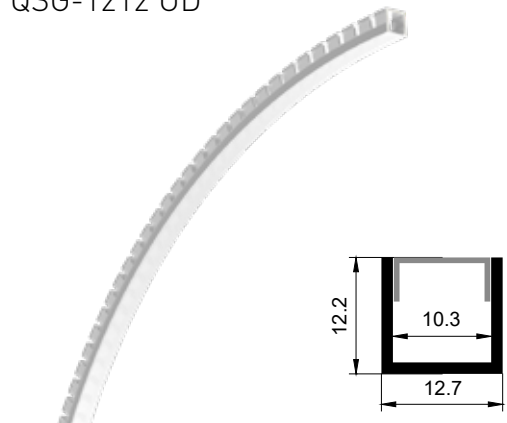

QSG-7030 UD

铝材最长3m，直径1200mm的圆需做拼接
Aluminum up to three meters ,and which with a diameter of 1200mm all should be spliced.

QSG-7030LR可定制三种尺寸铝型材
It can customized three size aluminums.

QSG-1212

QSG-1212 LR

QSG-1212 UD