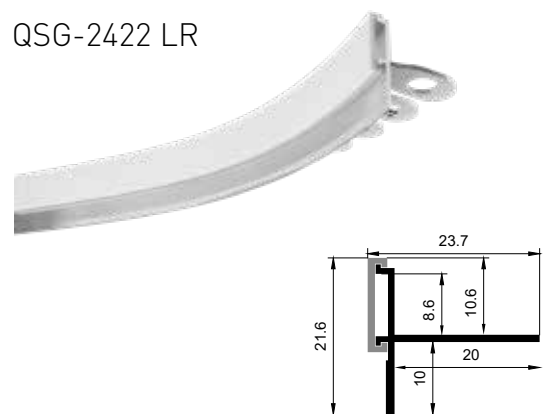

QSG-7030 UD

铝材最长3m，直径1200mm的圆需做拼接
Aluminum up to three meters ,and which with a diameter of 1200mm all should be spliced.

QSG-7030LR可定制三种尺寸铝型材
It can customized three size aluminums.

QSG-1212

QSG-1212 LR

QSG-1212 UD

QSG-1212 FB

QSG-1212D

QSG-1212D UD

QSG-2422

QSG-2422 LR

QSG-3612

QSG-3612 LR

QSG-3612 UD