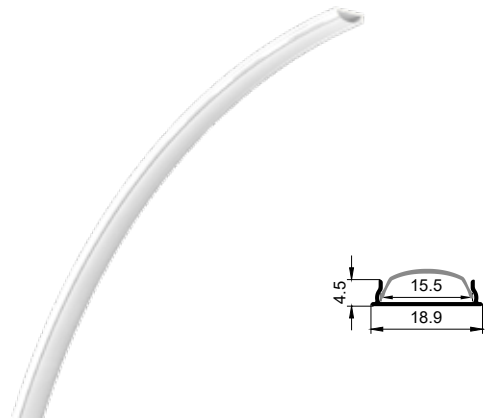

QSG-1807

QSG-1605