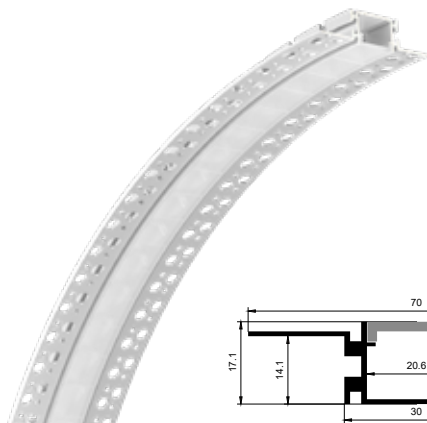

内外弯曲造型，可任意拼接

Bending shape inside and outside, can be spliced arbitrarily.

直线
straight line

LR左右弯曲
Bend left and right

UD上下弯曲
Bend up and down

硅胶罩
Silicone cover

PC面罩
PC cover

应用场景宽广，可自由设计弧形造型

阴阳角弯曲应用场景

Internal and External bending application scenarios.

地面应用场景

Floor application scenarios.

墙面应用场景

Wall application scenarios.

QSG-7030

QSG-7030 LR

QSG-7030 UD

铝材最长3m，直径1200mm的圆需做拼接
Aluminum up to three meters ,and which with a diameter of 1200mm all should be spliced.

QSG-7030LR可定制三种尺寸铝型材
It can customized three size aluminums.

QSG-1212

QSG-1212 LR

QSG-1212 UD