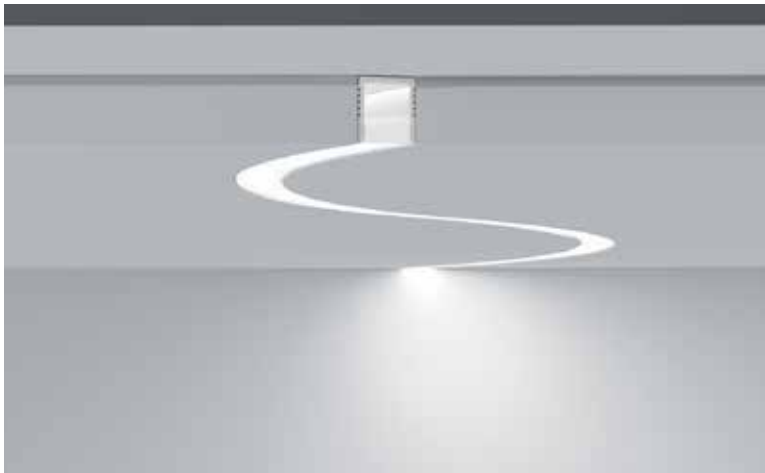

QSG-7030 UD

铝材最长3m，直径1200mm的圆需做拼接
Aluminum up to three meters ,and which with a diameter of 1200mm all should be spliced.

QSG-7030LR可定制三种尺寸铝型材
It can customized three size aluminums.

QSG-1212

QSG-1212 LR

QSG-1212 UD