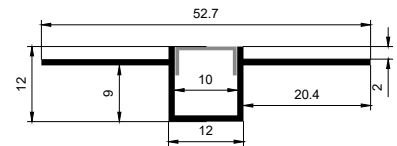

QSG-5412 LR