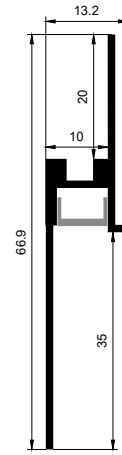

QSG-6713 LR