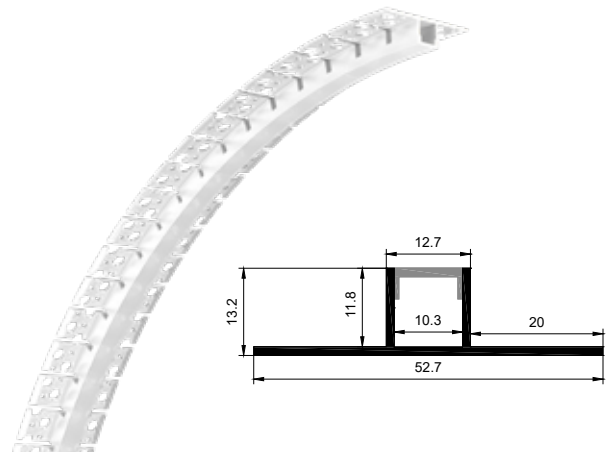

QSG-5414 UD

QSG-5412