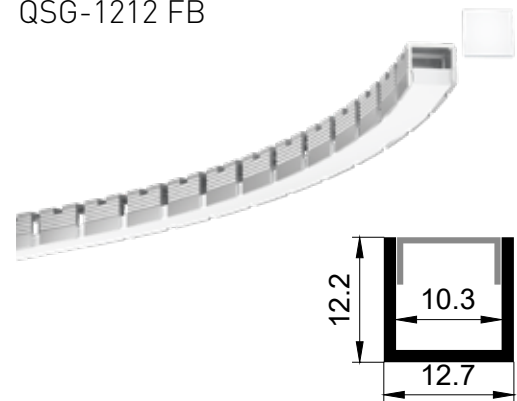

QSG-1212 FB

QSG-1212D