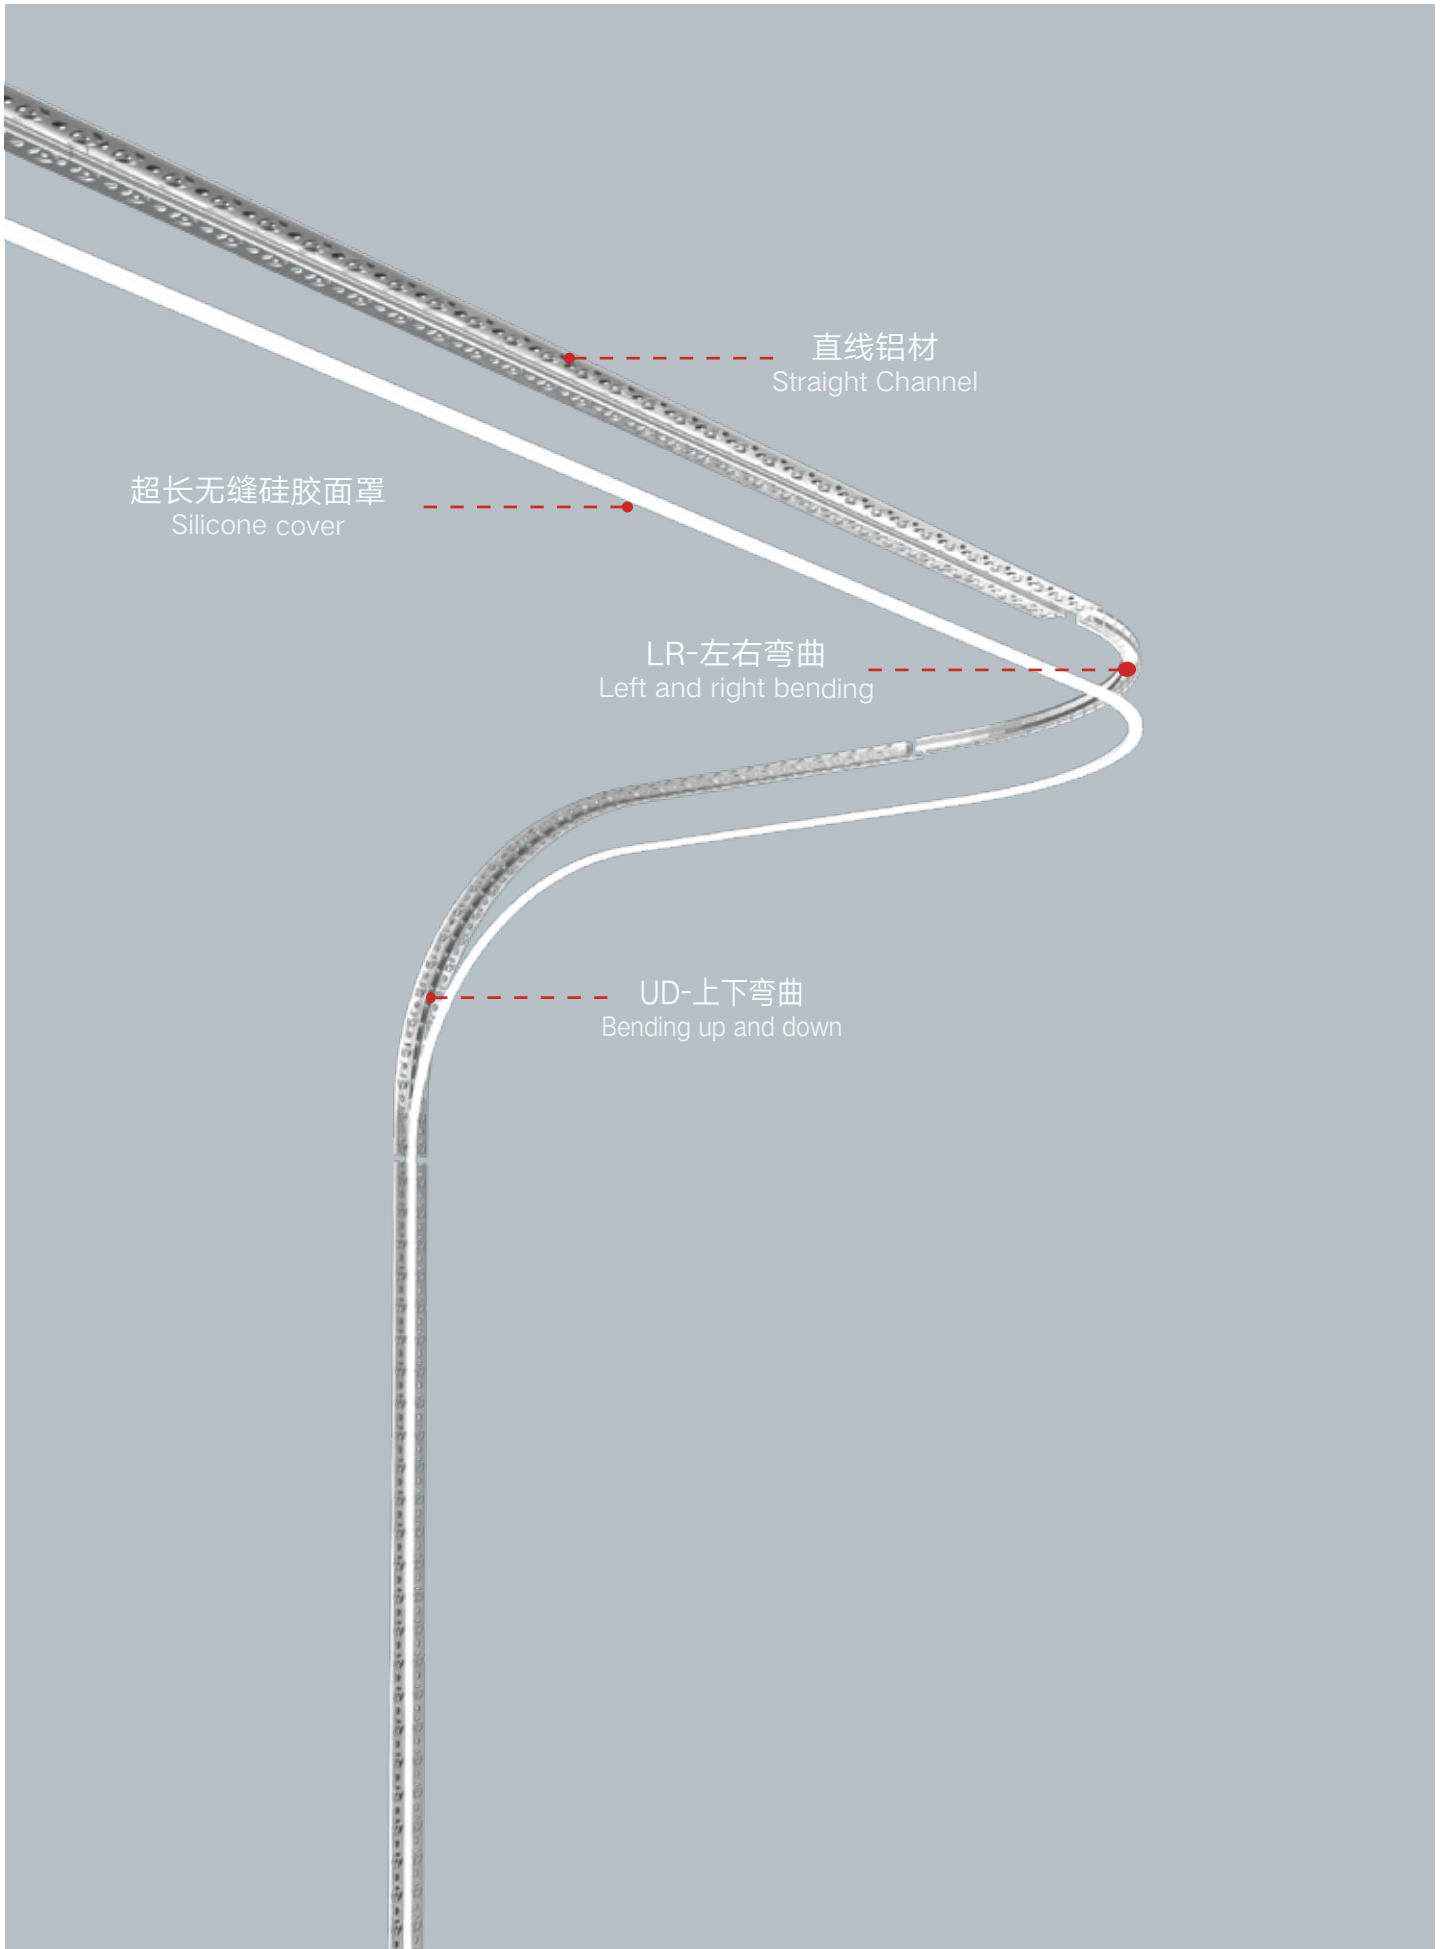

铝型材
Aluminum profile

可更换灯带
Replaceable led strip light

百变造型 无缝拼接

Variety of styles seamless splicing.

光可以随空间自由流动，百变造型
超长无缝硅胶面罩拼接，呈现光影效果

Variety of styles,meeting diverse needs Extra-long
silicone cover seamlessly,presenting shadow effect.

内外弯曲造型，可任意拼接

Bending shape inside and outside, can be spliced arbitrarily.

直线
straight line

LR左右弯曲
Bend left and right

UD上下弯曲
Bend up and down

硅胶罩
Silicone cover

PC面罩
PC cover

应用场景宽广，可自由设计弧形造型

Wide range of modeling application scenes, free to design the arc shape.

“LR” -左右弯曲应用场景

"LR" - left and right bending application scenarios.

“UD” -上下弯曲应用场景

"UD" - up and down bending application scenarios.