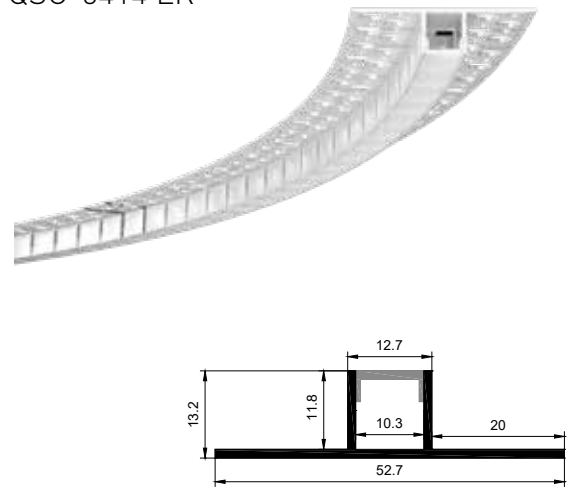

QSG-5414 LR