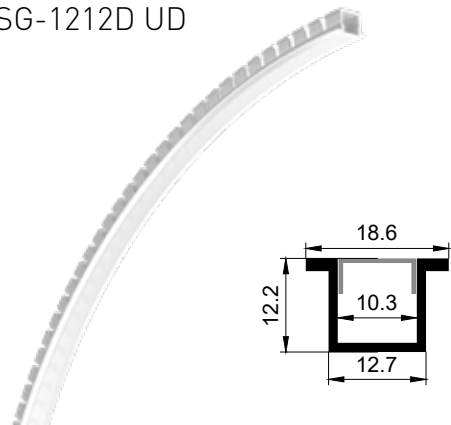

QSG-1212D UD