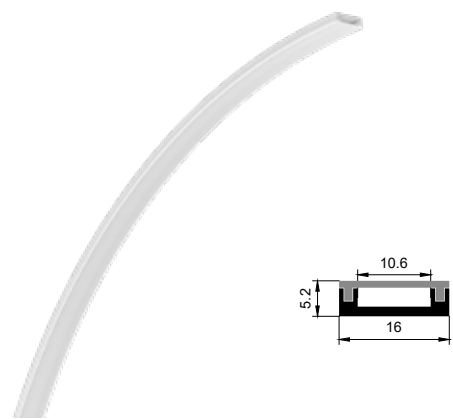

QSG-1605

QSG-1018R