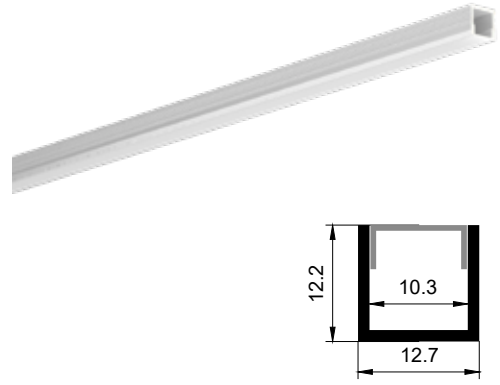

QSG-7030 UD

铝材最长3m，直径1200mm的圆需做拼接
Aluminum up to three meters ,and which with a diameter of 1200mm all should be spliced.

QSG-7030LR可定制三种尺寸铝型材
It can customized three size aluminums.

QSG-1212

QSG-1212 LR

QSG-1212 UD