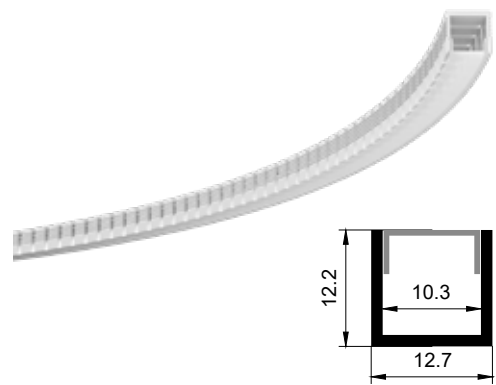

QSG-7030 UD

铝材最长3m，直径1200mm的圆需做拼接
Aluminum up to three meters ,and which with a diameter of 1200mm all should be spliced.

QSG-7030LR可定制三种尺寸铝型材
It can customized three size aluminums.

QSG-1212

QSG-1212 LR

QSG-1212 UD