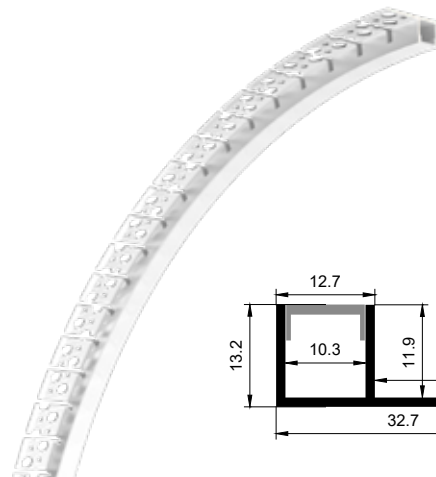

QSG-3213 UD

QSG-5414