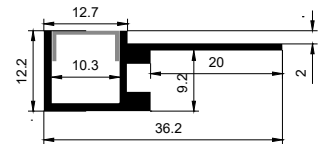

QSG-3612 UD