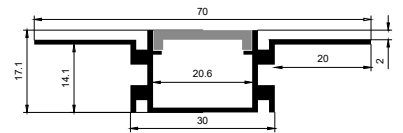

QSG-7030 UD

铝材最长3m，直径1200mm的圆需做拼接
Aluminum up to three meters ,and which with a diameter of 1200mm all should be spliced.

QSG-7030LR可定制三种尺寸铝型材
It can customized three size aluminums.

QSG-1212

QSG-1212 LR

QSG-1212 UD