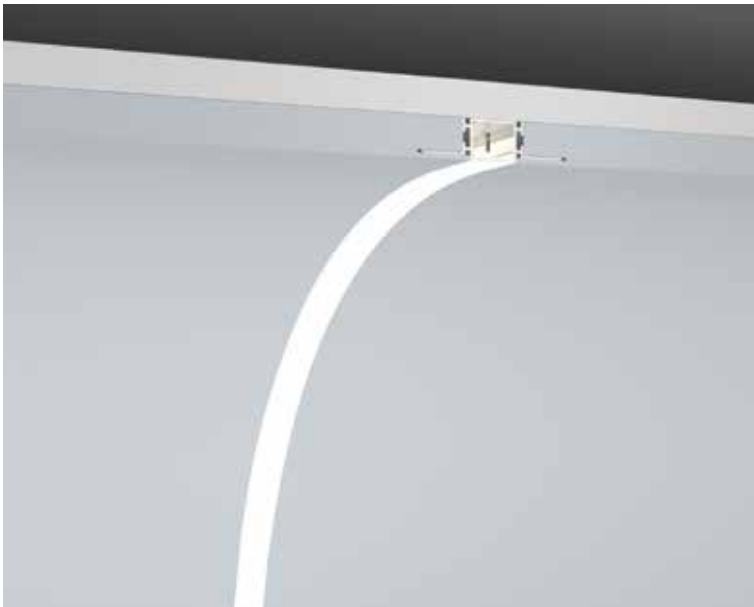

铝型材
Aluminum profile

可更换灯带
Replaceable led strip light

百变造型 无缝拼接

Variety of styles seamless splicing.

光可以随空间自由流动，百变造型
超长无缝硅胶面罩拼接，呈现光影效果

Variety of styles,meeting diverse needs Extra-long
silicone cover seamlessly,presenting shadow effect.

内外弯曲造型，可任意拼接

Bending shape inside and outside, can be spliced arbitrarily.

直线
straight line

LR左右弯曲
Bend left and right

UD上下弯曲
Bend up and down

硅胶罩
Silicone cover

PC面罩
PC cover

应用场景宽广，可自由设计弧形造型

阴阳角弯曲应用场景

Internal and External bending application scenarios.

地面应用场景

Floor application scenarios.

墙面应用场景

Wall application scenarios.

QSG-7030

QSG-7030 LR

QSG-7030 UD

铝材最长3m，直径1200mm的圆需做拼接
Aluminum up to three meters ,and which with a diameter of 1200mm all should be spliced.

QSG-7030LR可定制三种尺寸铝型材
It can customized three size aluminums.

QSG-1212

QSG-1212 LR

QSG-1212 UD