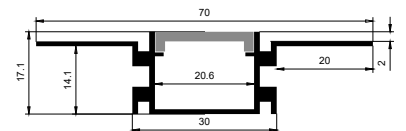

QSG-7030 UD

铝材最长3m，直径1200mm的圆需做拼接
Aluminum up to three meters ,and which with a diameter of 1200mm all should be spliced.

QSG-7030LR可定制三种尺寸铝型材
It can customized three size aluminums.

QSG-1212

QSG-1212 LR

QSG-1212 UD