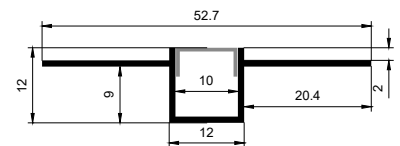

QSG-5412 UD