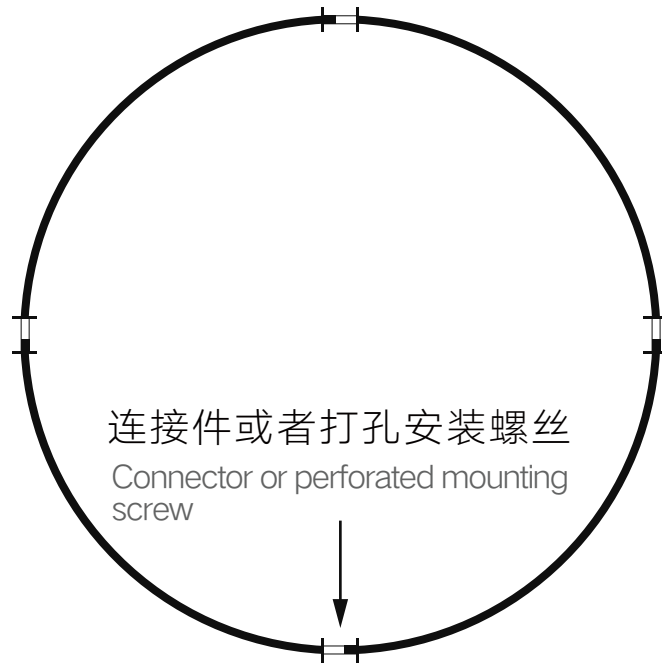

铝材最长3m，直径1200mm的圆需做拼接
Aluminum up to three meters ,and which with a diameter of 1200mm all should be spliced.