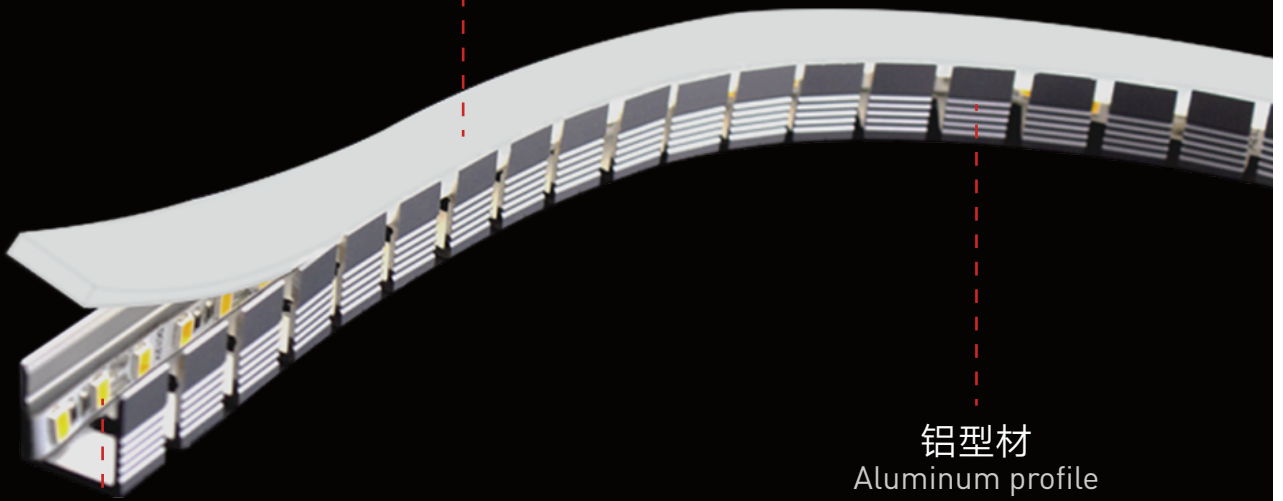

BEND UP AND DOWN

自由摆动

Flexible swing.

分体维护

SPLIT MAINTENANCE

便于拆开维护，更换灯带

Easy to take apart maintenance, replace the strip.

可拆硅胶面罩
Detachable silicone cover

铝型材
Aluminum profile

可更换灯带
Replaceable led strip light

百变造型 无缝拼接

Variety of styles seamless splicing.

光可以随空间自由流动，百变造型
超长无缝硅胶面罩拼接，呈现光影效果

Variety of styles,meeting diverse needs Extra-long
silicone cover seamlessly,presenting shadow effect.

内外弯曲造型，可任意拼接

Bending shape inside and outside, can be spliced arbitrarily.

直线
straight line

LR左右弯曲
Bend left and right

UD上下弯曲
Bend up and down

硅胶罩
Silicone cover

PC面罩
PC cover

应用场景宽广，可自由设计弧形造型