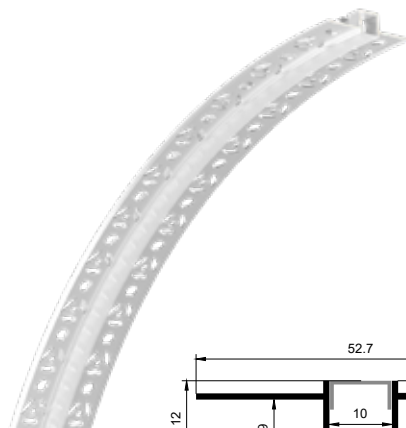

QSG-1407

QSG-5412 UD